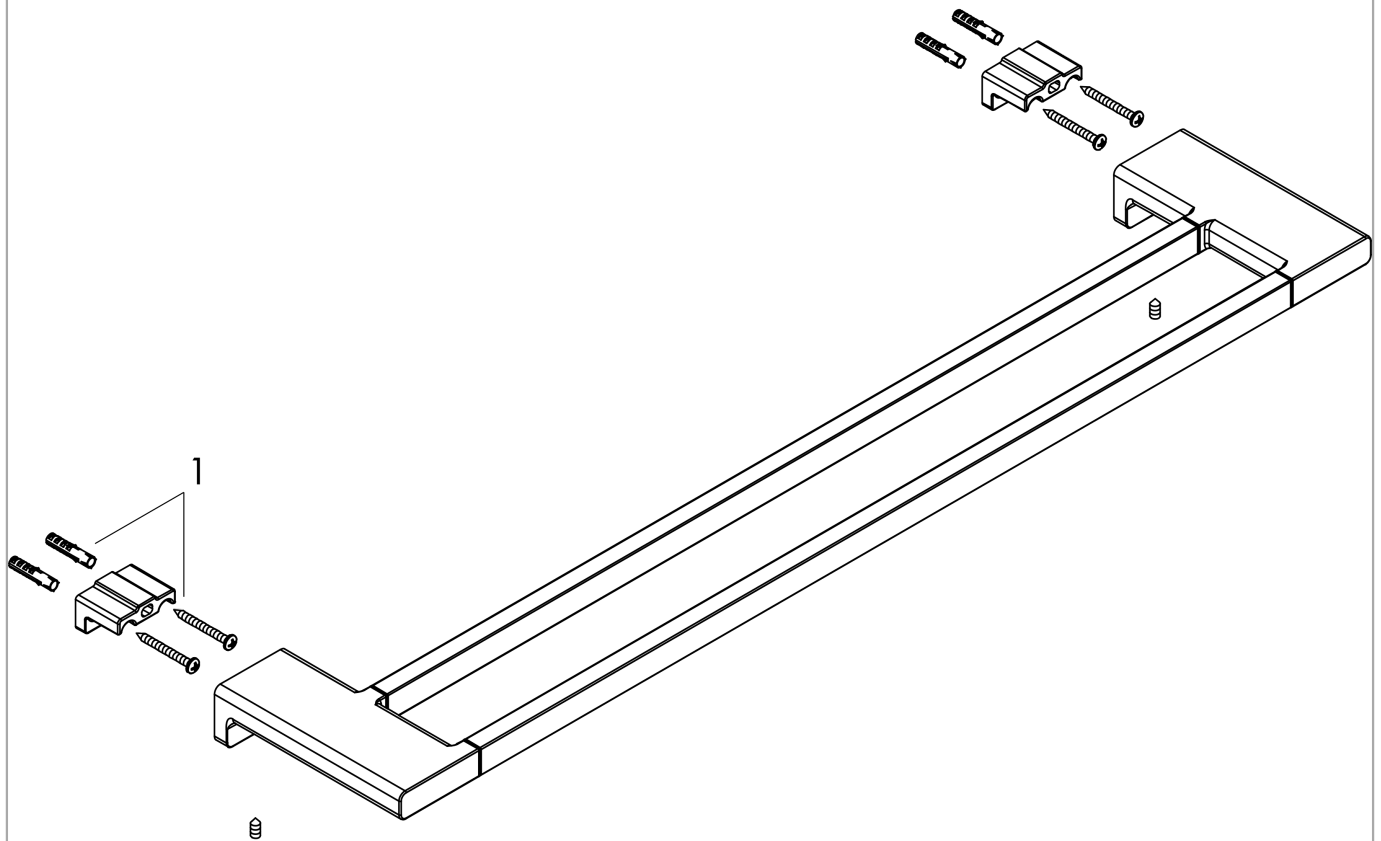

AddStoris
Double bath towel rail
 Surfaces: **Chrome** Article Number: **41743000**

Description

product features

- wall-mounted
- material: metal
- material holder: metal
- length: 648 mm
- with mounting material
- concealed fastening
- drilling distance: 626 mm
- diameter drill hole: 6 mm

Design awards

reddot winner 2021

Product image

Scale drawing

AddStoris
Double bath towel rail
Surfaces: **Chrome** Article Number: **41743000**

Exploded Drawing

Year of production: >04/21

AddStoris
Double bath towel rail
 Surfaces: **Chrome** Article Number: **41743000**