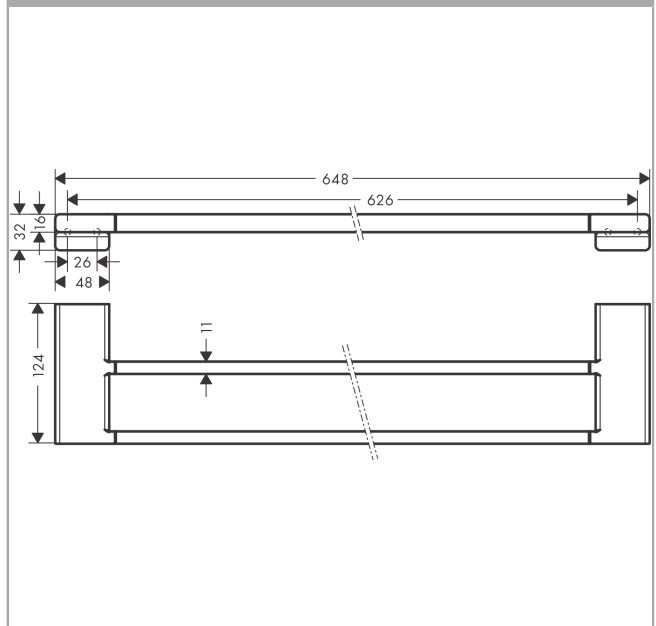

AddStoris
Double bath towel rail
 Surfaces: **Chrome** Article Number: **41743000**

Description

product features

- wall-mounted
- material: metal
- material holder: metal
- length: 648 mm
- with mounting material
- concealed fastening
- drilling distance: 626 mm
- diameter drill hole: 6 mm

Design awards

reddot winner 2021

Product image

Scale drawing

AddStoris
Double bath towel rail
Surfaces: **Chrome** Article Number: **41743000**

Exploded Drawing

Year of production: >04/21

AddStoris
Double bath towel rail
 Surfaces: **Chrome** Article Number: **41743000**

Spare part list

Year of production: >04/21

Pos.	Description	Article Number	Price	PU
1	mounting set	40915000	-	1